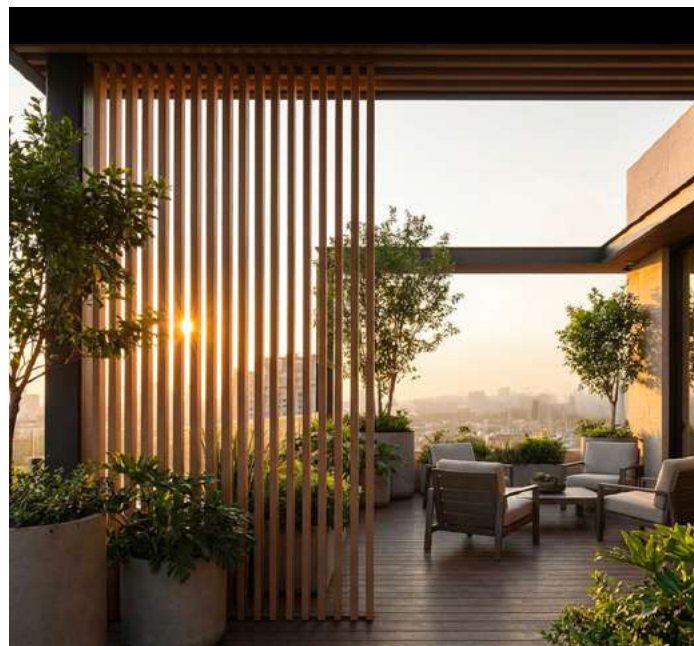

PROFILÉ ELITE ALUMINIUM & COMPOSITE

CLAUSTRA ELITE
L'ARCHITECTURAL

2800mm x 50mm x 30mm

TECK

SABLE

CHARBON