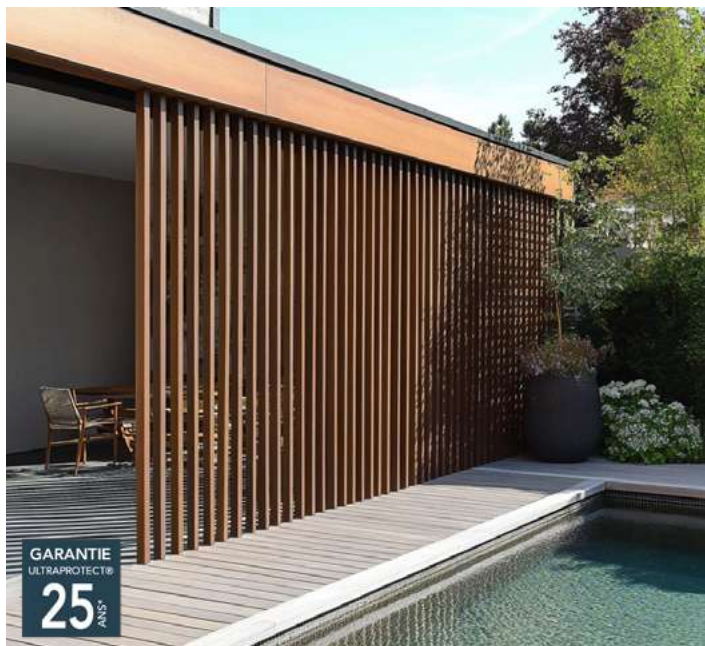

A woman with long dark hair is sitting on a modern wooden deck, reading a book. A dog is lying down on the deck in front of her. The deck is made of light-colored composite wood planks. In the background, there is a blue ocean under a clear sky with some clouds. There are lush green trees and plants around the deck, including a large potted plant and a row of white planters with various greenery and purple flowers. The overall scene is a peaceful outdoor setting.

HARMONISEZ VOS EXTÉRIEURS

3 GAMMES EXPERTES ULTRAPROTECT®

TERRASSE

BARDAGE

CLÔTURE

A high-quality photograph of a luxury villa's outdoor area. In the foreground, a dark brown wooden deck with horizontal planks leads to a rectangular swimming pool with clear blue water. To the left, a white patio umbrella stands over two white lounge chairs. In the background, a white villa with a terracotta roof and arched windows overlooks a lush green hillside and the ocean under a clear blue sky. A semi-transparent white banner is overlaid across the middle of the image, containing the text 'TERRASSE ULTRAPROTECT®'.

POUR
TOUS TYPES
DE LAMES

A photograph of a modern building facade featuring vertical wood slats. The building has a dark, overhanging roof and large glass windows. The foreground shows a paved walkway, a gravel bed with small plants, and a tree. The text 'BARDAGE ULTRAPROTECT®' is overlaid in the center.

FAITES LE PLEIN
D'INSPIRATION !

PROFILÉ ELITE ALUMINIUM & COMPOSITE

CLAUSTRA ELITE
L'ARCHITECTURAL

2800mm x 50mm x 30mm

TECK

SABLE

CHARBON

neowood